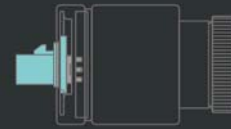

Super Waterproof Fakra SMB Connector

IP69K & Single waterproof

Application: Automotive digital Camera for

1. INOVA – Automotive Pixel Link (APIX)

2. TI - Flat Panel Display Link (FPD LINK)

3. Maxim – Gigabit Multimedia Serial Link (GMSL)