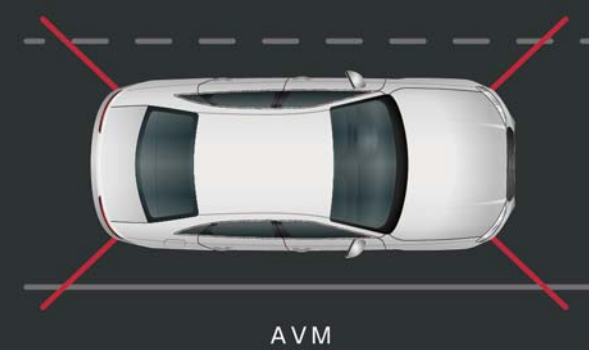

NO.16, LANE 263, YANHE STREET, YONGKANG DIST, TAINAN, TAIWAN 710, R.O.C.
TEL +886-6-242-2777 FAX +886-6-242-1688
service@aimmet.com www.aimmet.com