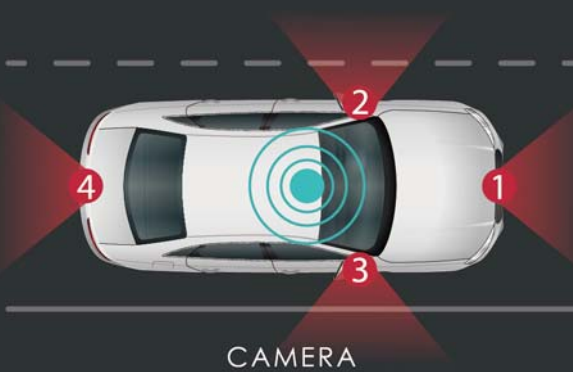

Super Waterproof Fakra SMB Connector

IP69K & Single waterproof

Application: Automotive digital Camera for

1. INOVA – Automotive Pixel Link (APIX)

2. TI - Flat Panel Display Link (FPD LINK)

3. Maxim – Gigabit Multimedia Serial Link (GMSL)

Safe & Security System

- 1 Front view camera
- 2 Side view camera
- 3 Side view camera
- 4 Rear view camera

NO.16, LANE 263, YANHE STREET, YONGKANG DIST, TAINAN, TAIWAN 710, R.O.C.
 TEL +886-6-242-2777 FAX +886-6-242-1688
 service@aimmet.com www.aimmet.com