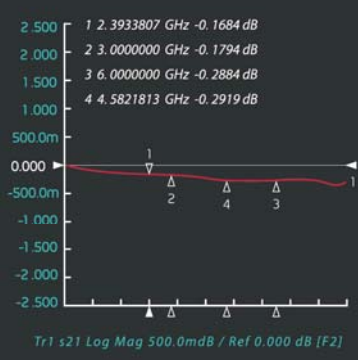

NO.16, LANE 263, YANHE STREET, YONGKANG DIST, TAINAN, TAIWAN 710, R.O.C.
TEL +886-6-242-2777 FAX +886-6-242-1688
service@aimmet.com www.aimmet.com