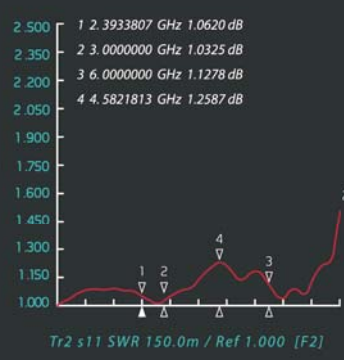

NO.16, LANE 263, YANHE STREET, YONGKANG DIST, TAINAN, TAIWAN 710, R.O.C.
TEL +886-6-242-2777 FAX +886-6-242-1688
service@aimmet.com www.aimmet.com