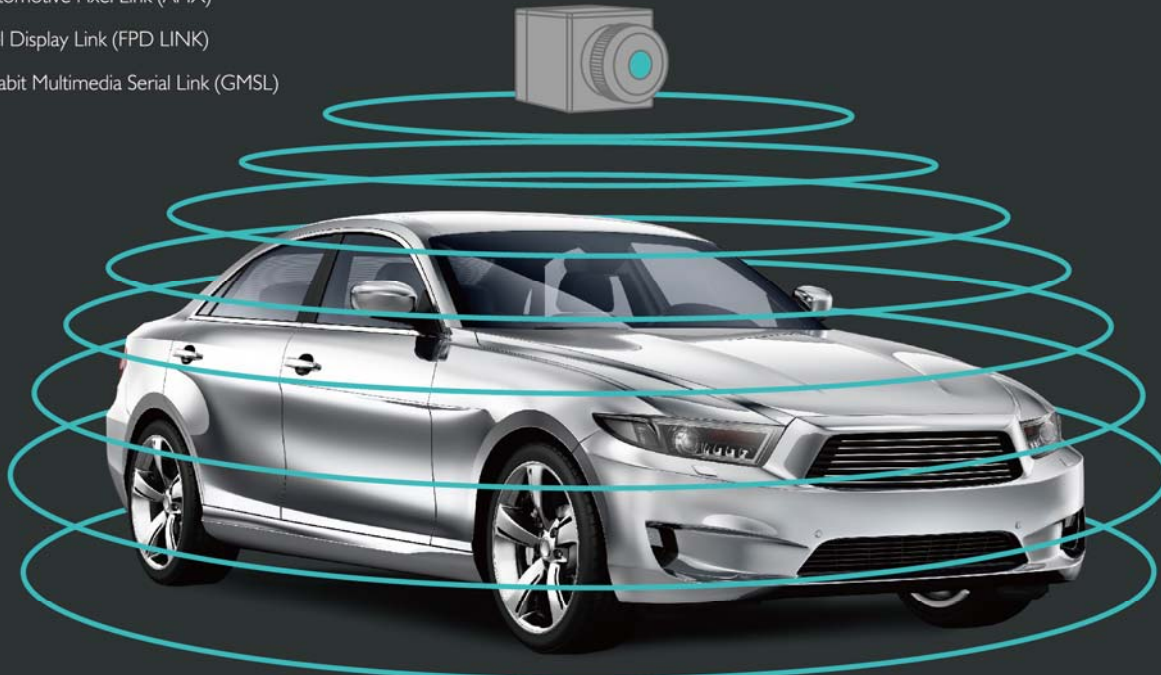

Super Waterproof Fakra SMB Connector

IP69K & Single waterproof

Application: Automotive digital Camera for

1. INOVA – Automotive Pixel Link (APIX)

2. TI - Flat Panel Display Link (FPD LINK)

3. Maxim – Gigabit Multimedia Serial Link (GMSL)