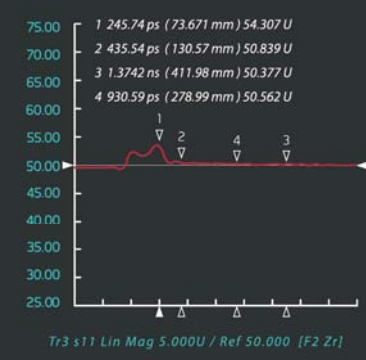

NO.16, LANE 263, YANHE STREET, YONGKANG DIST, TAINAN, TAIWAN 710, R.O.C.
TEL +886-6-242-2777 FAX +886-6-242-1688
service@aimmet.com www.aimmet.com